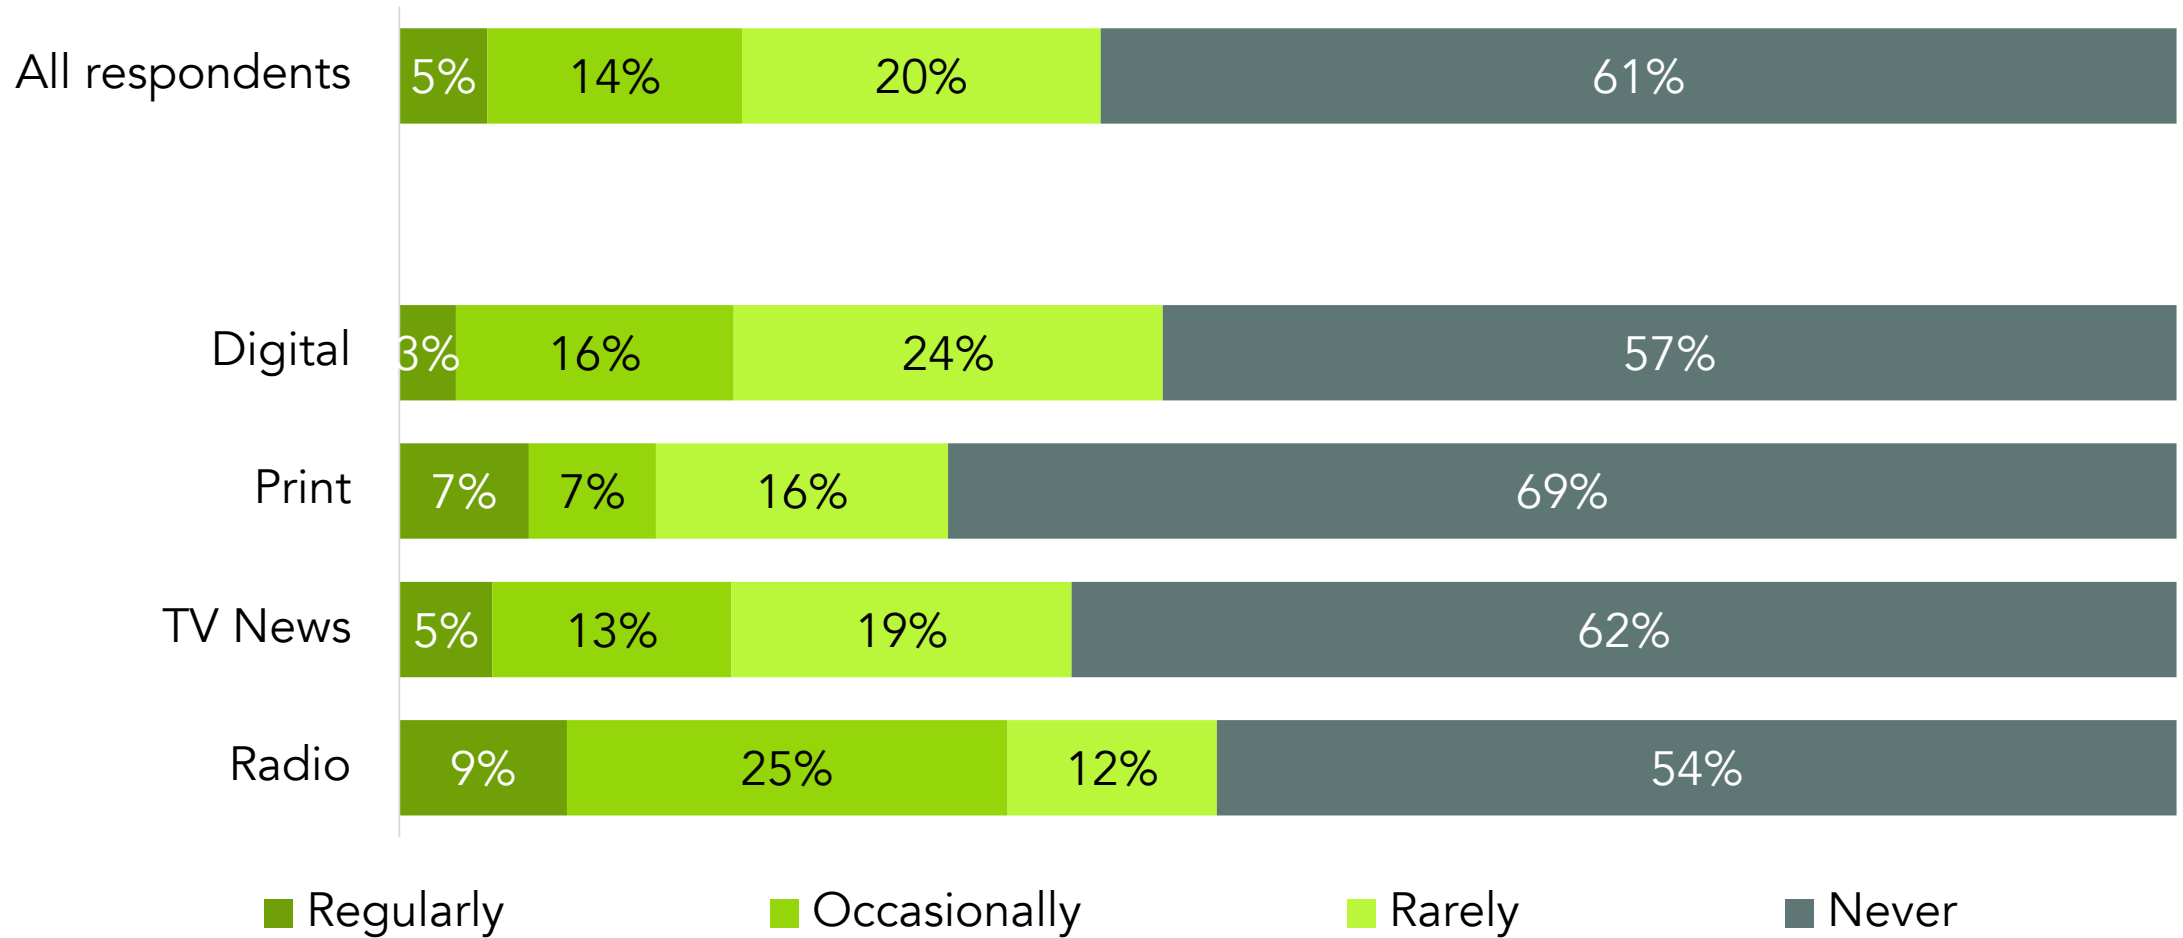

LISTENING TO CAMPUS OR COMMUNITY RADIO

BY NEWS CONSUMPTION - NATIONAL NEWS

How often do you listen to campus or community radio stations?