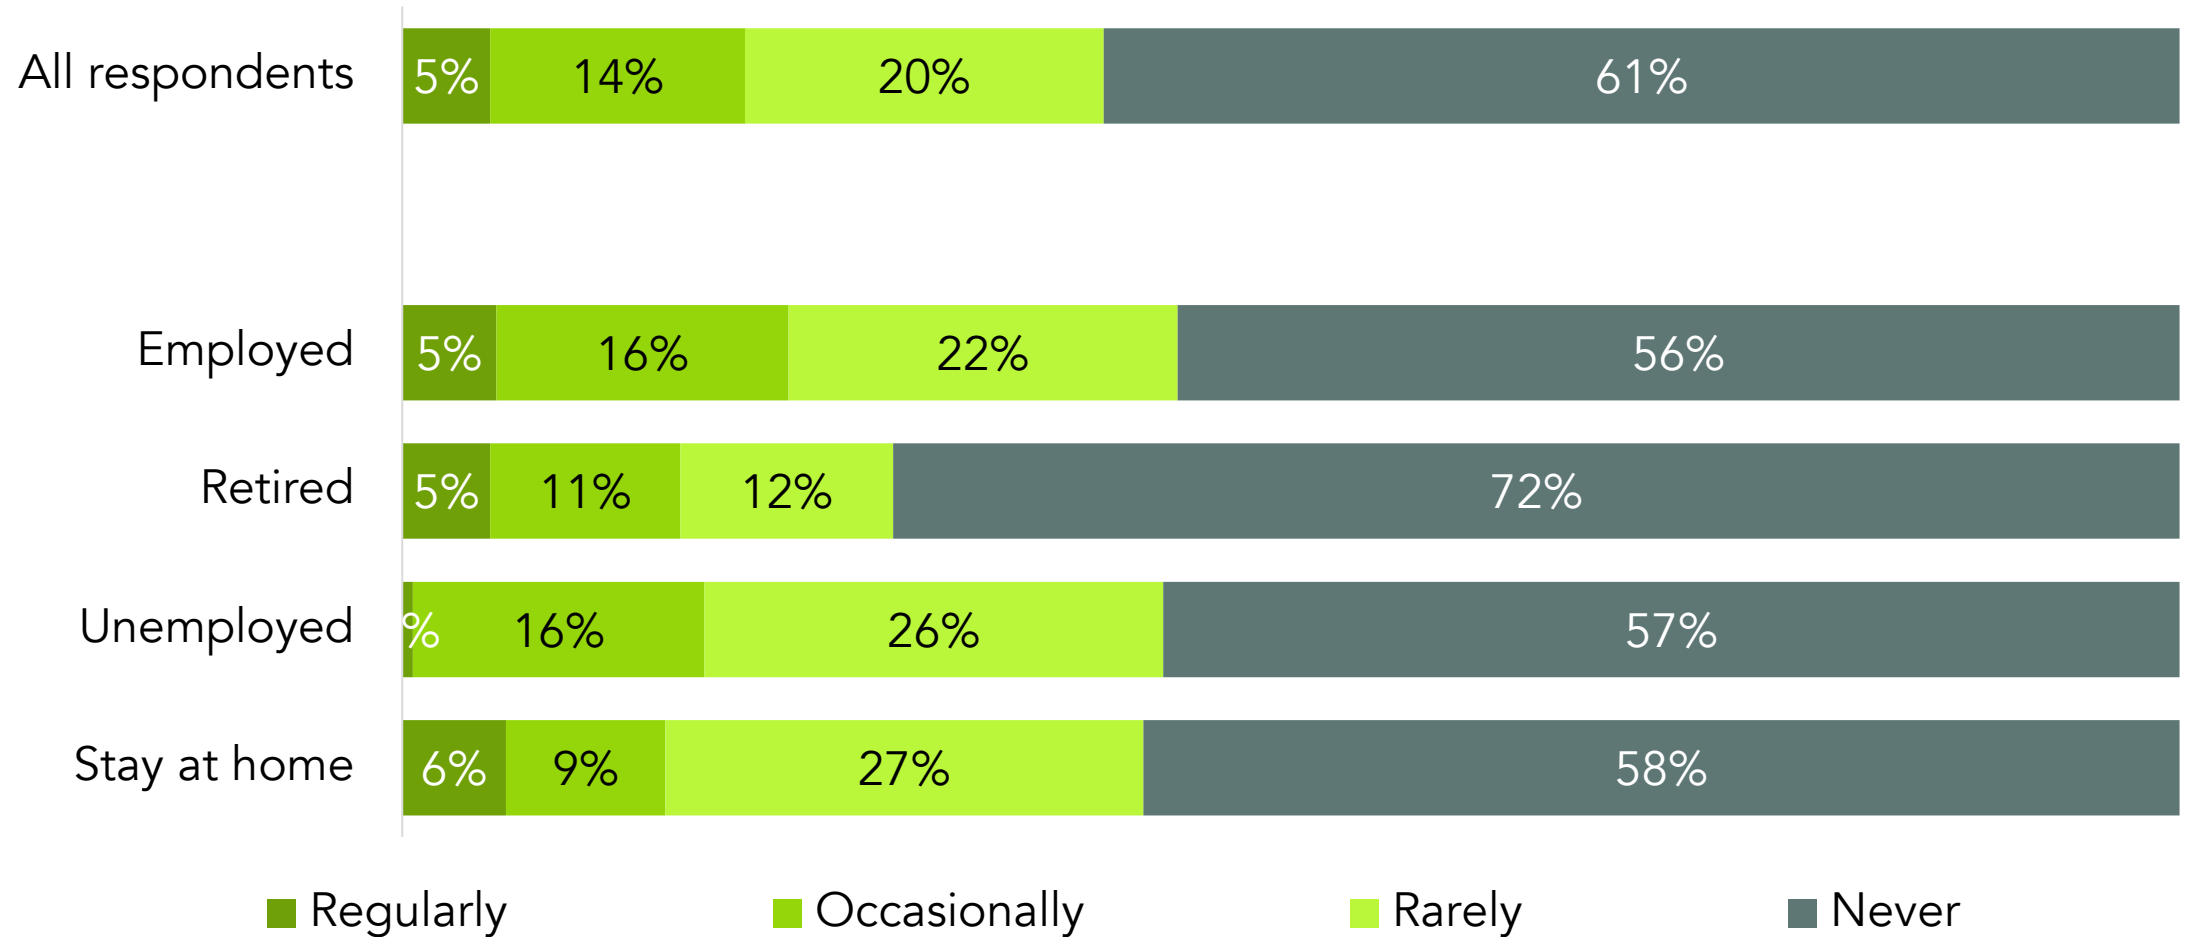

LISTENING TO CAMPUS OR COMMUNITY RADIO

BY EMPLOYMENT STATUS

How often do you listen to campus or community radio stations?