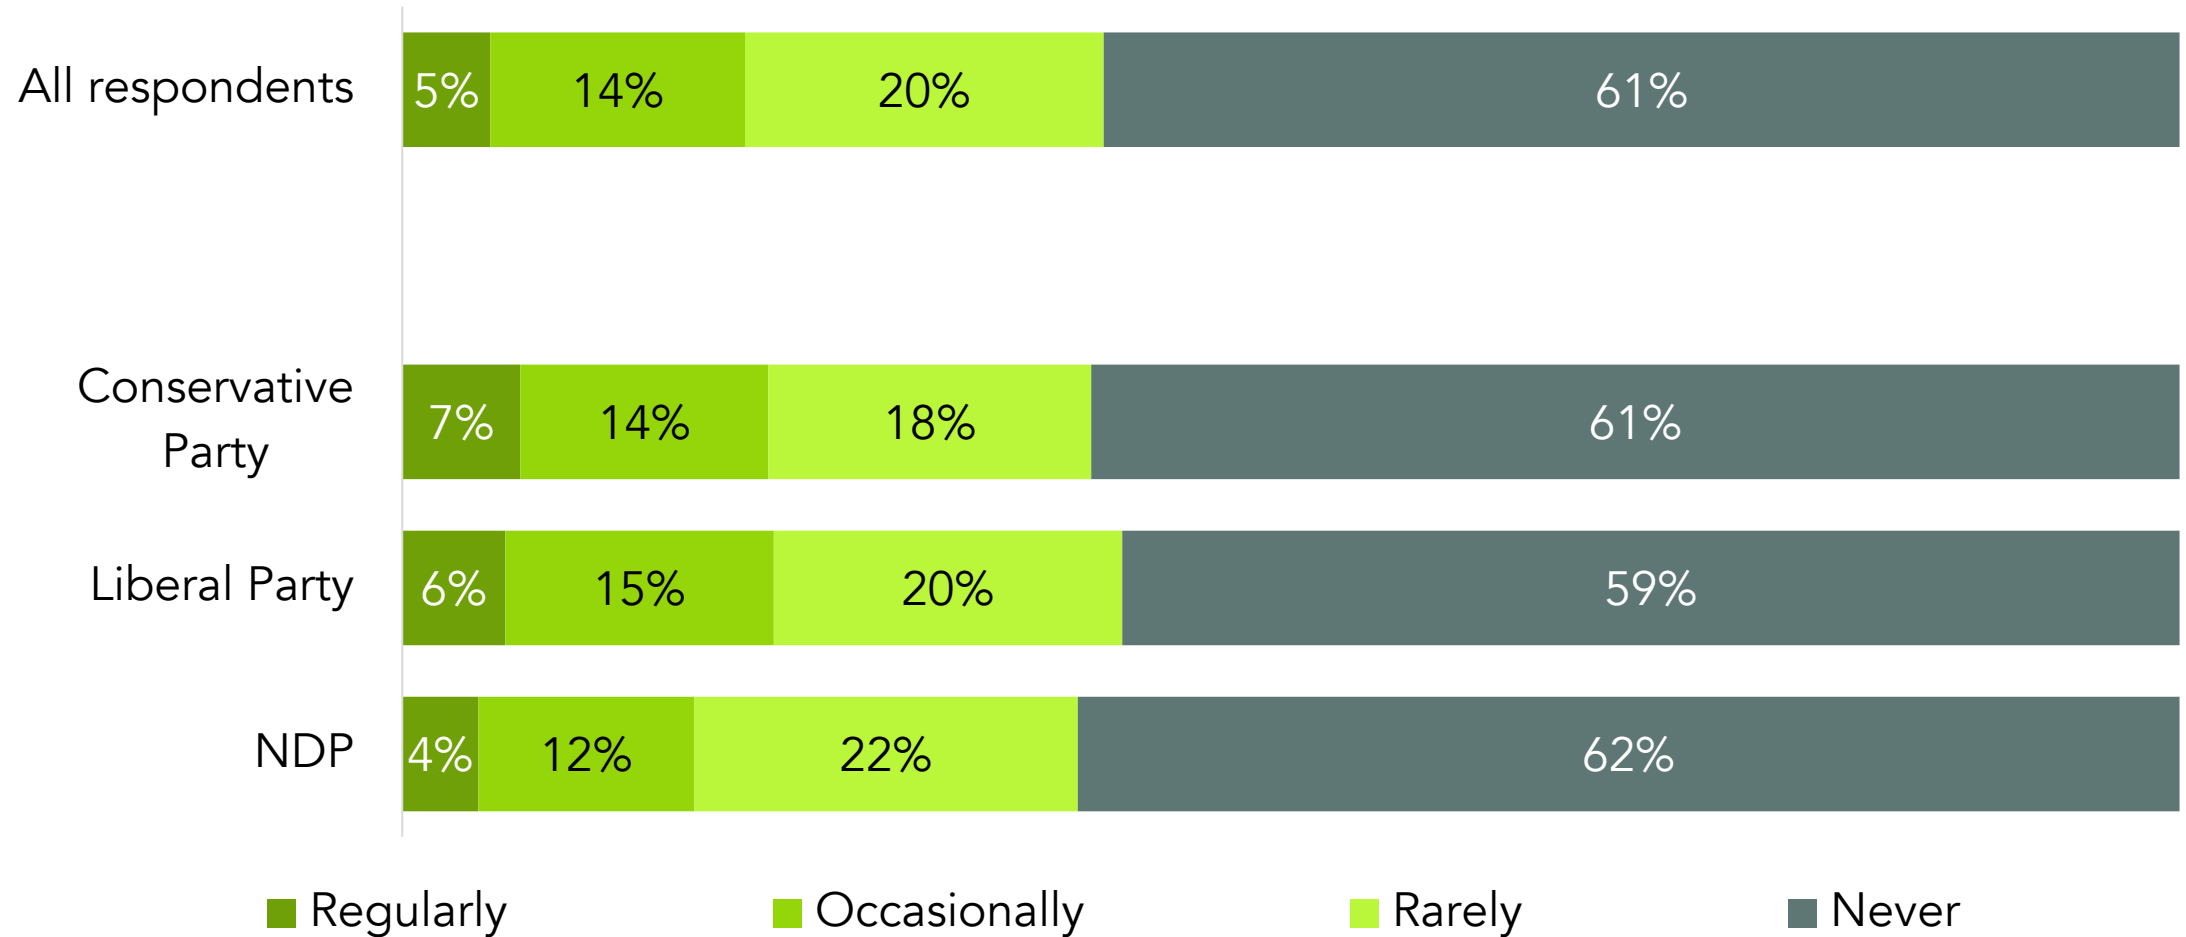

LISTENING TO CAMPUS OR COMMUNITY RADIO

BY POLITICAL SPECTRUM

How often do you listen to campus or community radio stations?

LISTENING TO CAMPUS OR COMMUNITY RADIO

BY 2015 FEDERAL VOTE

How often do you listen to campus or community radio stations?