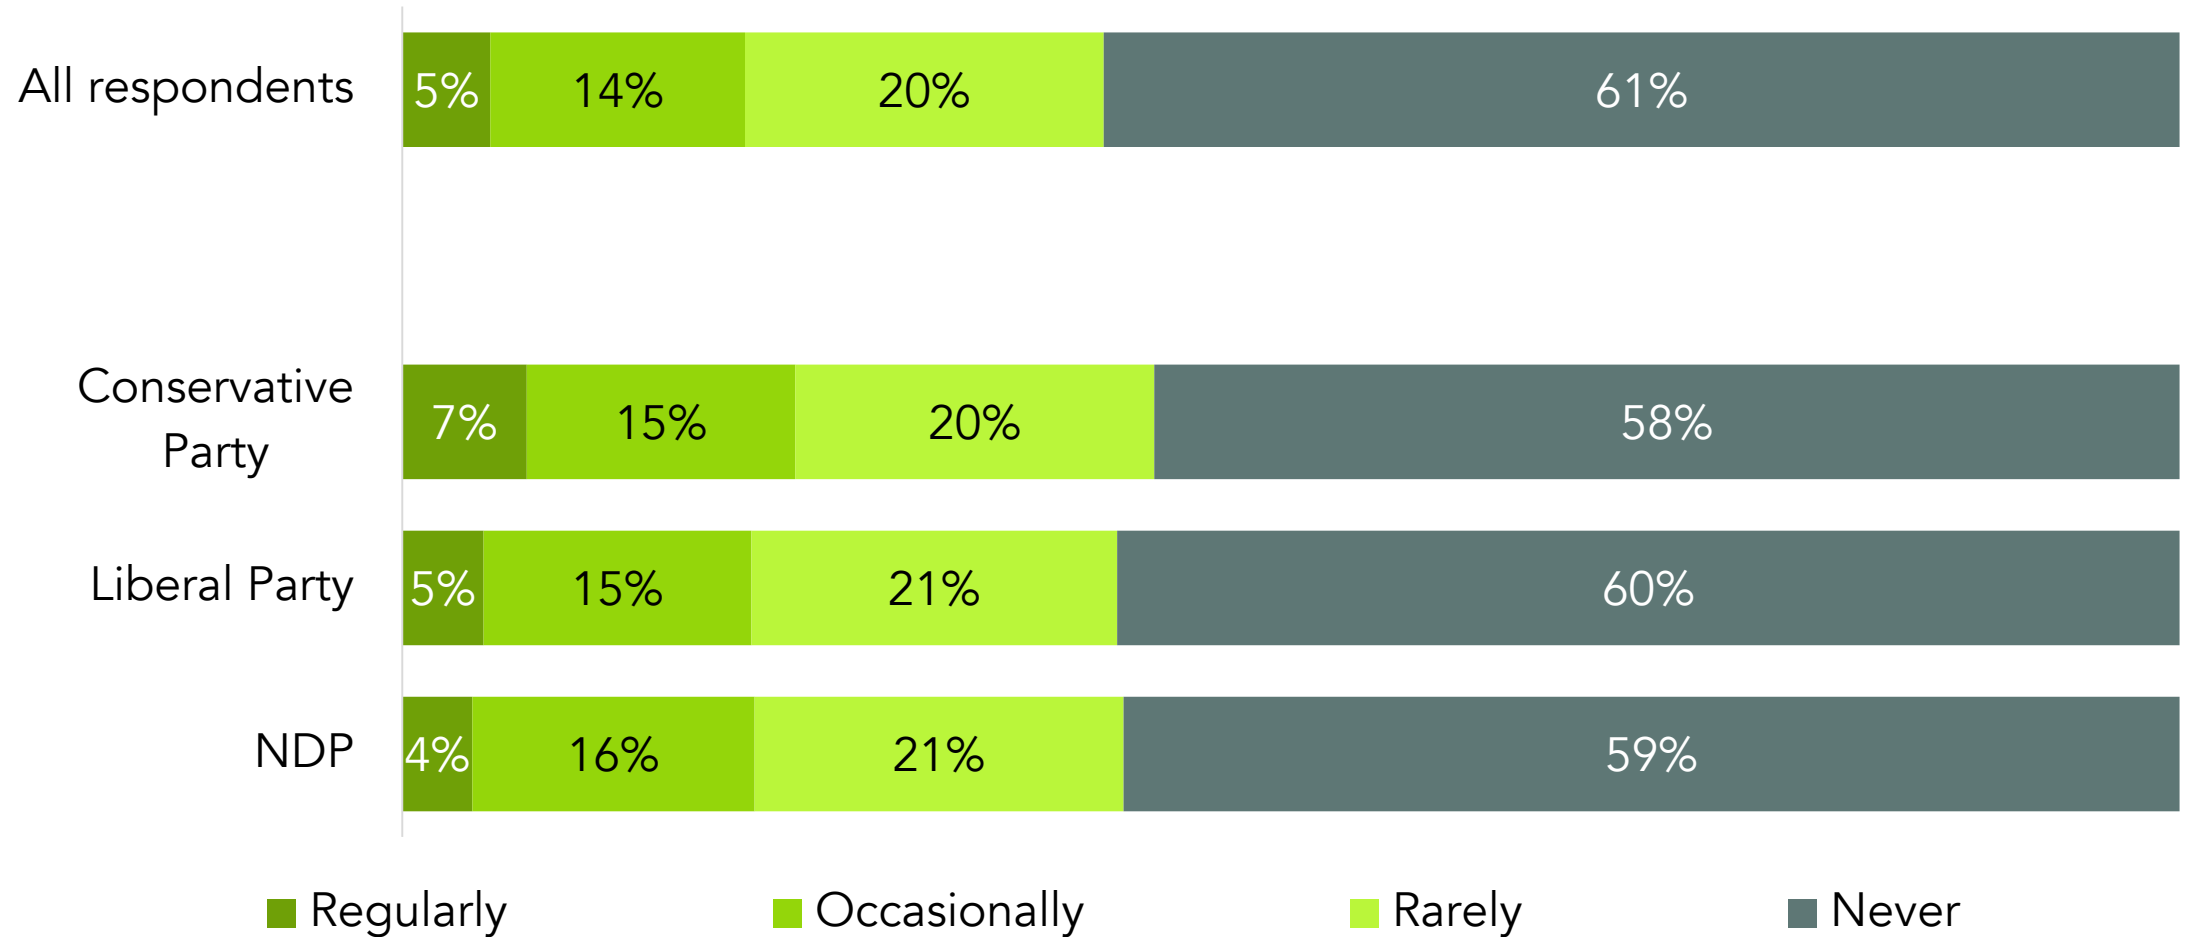

LISTENING TO CAMPUS OR COMMUNITY RADIO

BY CURRENT FEDERAL VOTE

How often do you listen to campus or community radio stations?

ABACUS DATA