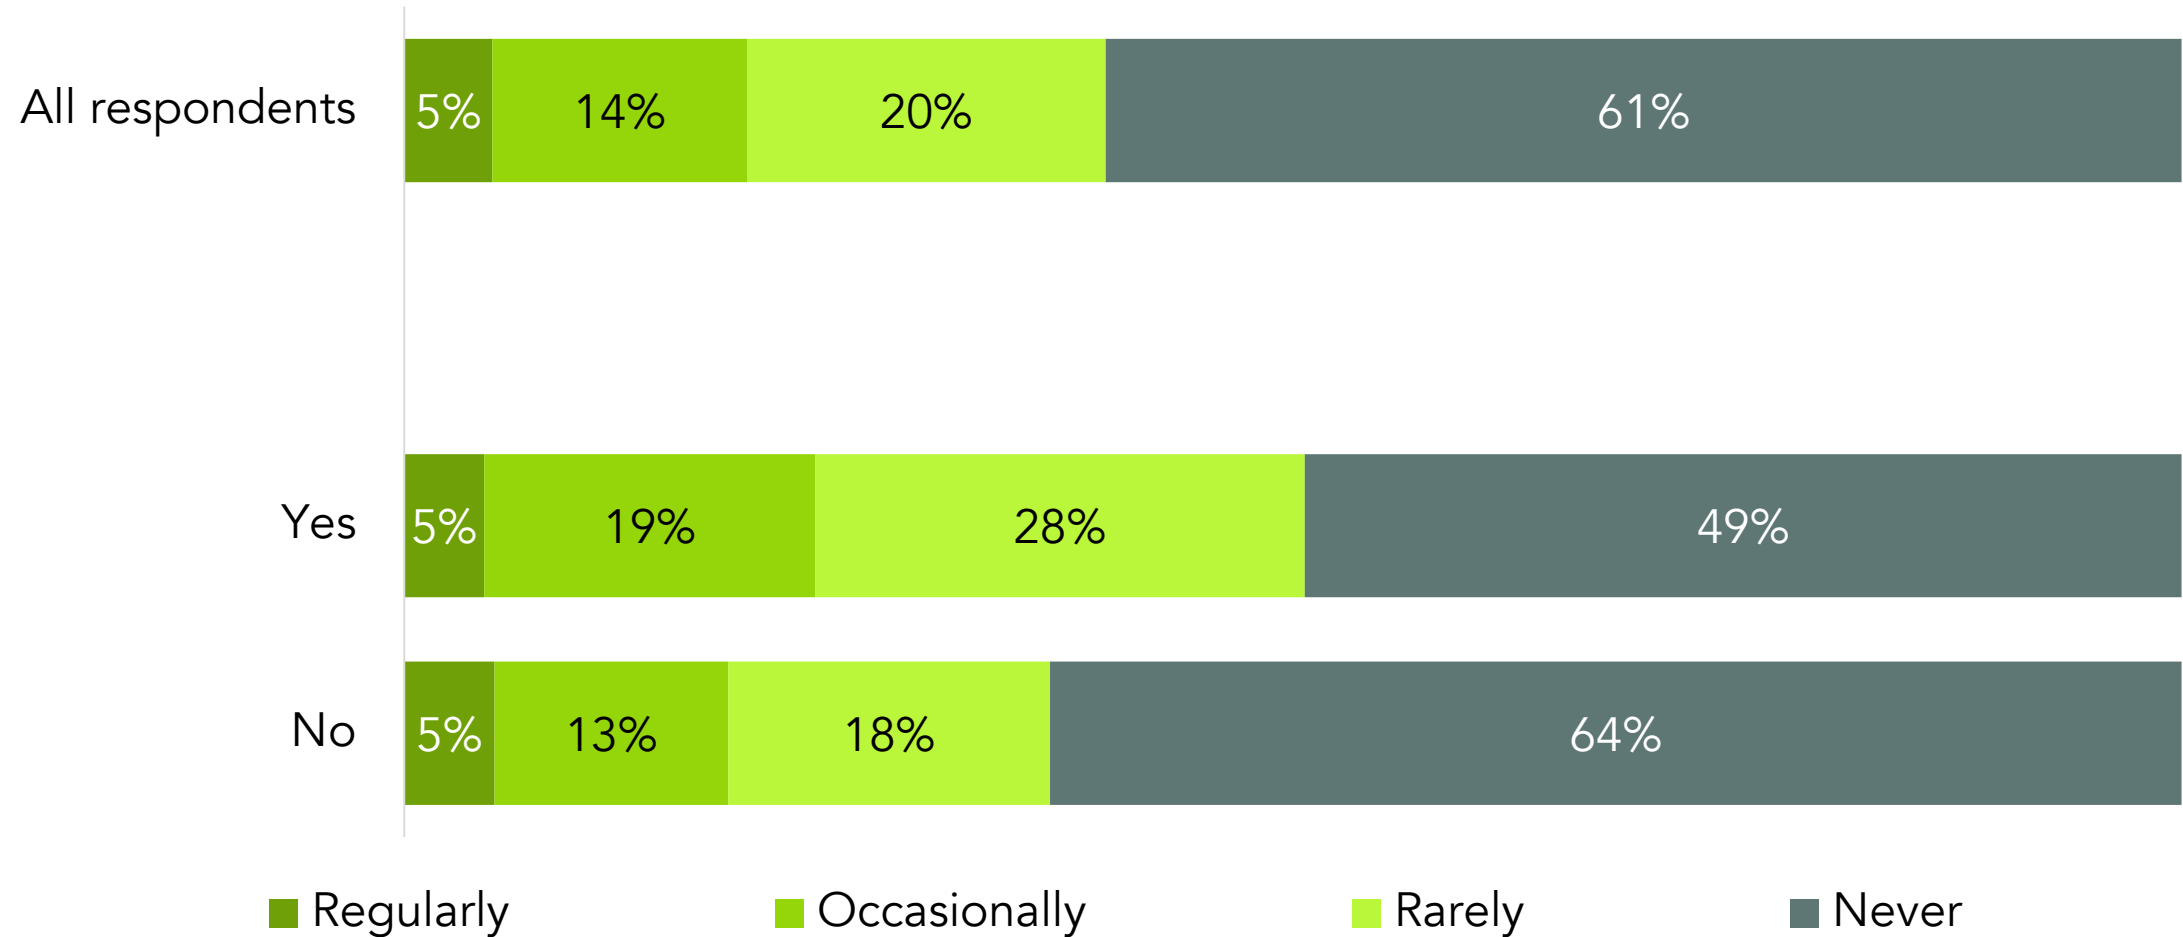

LISTENING TO CAMPUS OR COMMUNITY RADIO

BY CHILDREN UNDER 18 YEARS OF AGE AT HOME

How often do you listen to campus or community radio stations?

LISTENING TO CAMPUS OR COMMUNITY RADIO

BY NEWS CONSUMPTION - WORLD AFFAIRS