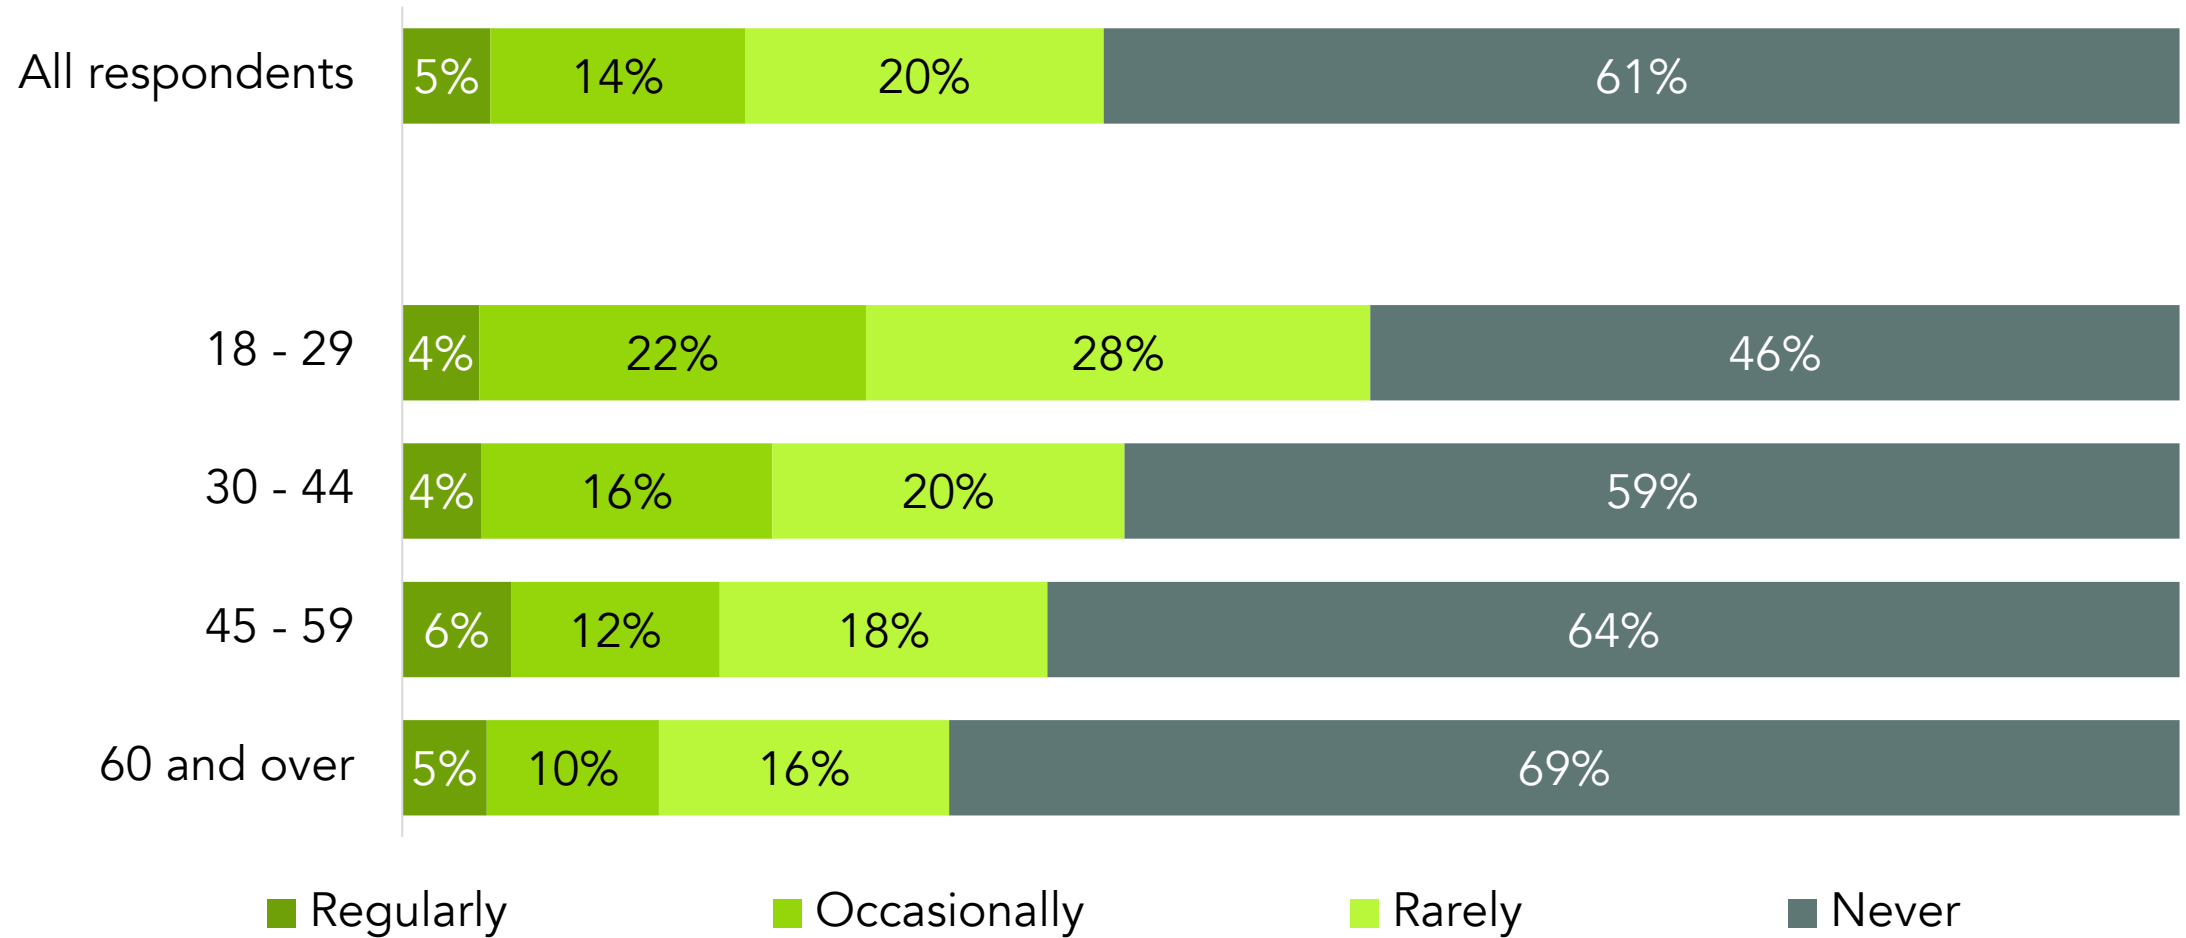

LISTENING TO CAMPUS OR COMMUNITY RADIO

BY AGE GROUPS

How often do you listen to campus or community radio stations?