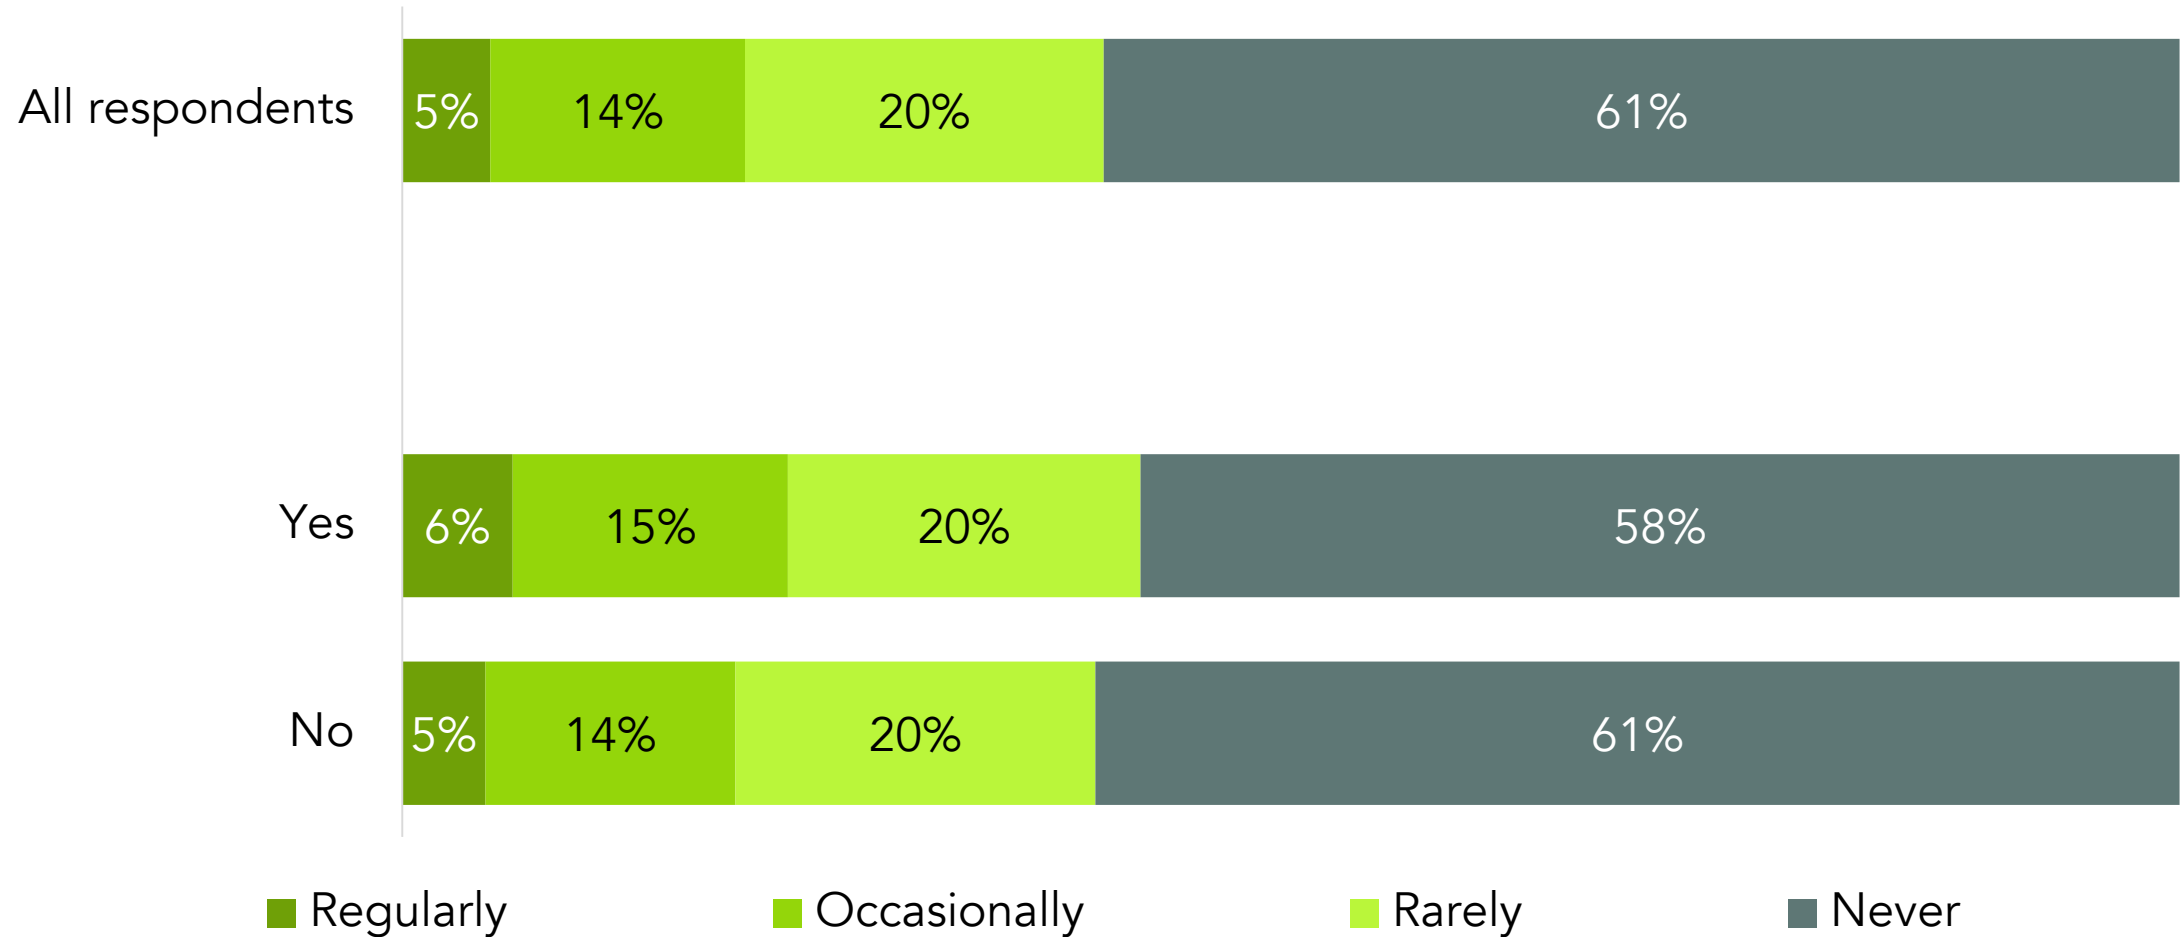

LISTENING TO CAMPUS OR COMMUNITY RADIO

BY UNION MEMBERSHIP

How often do you listen to campus or community radio stations?