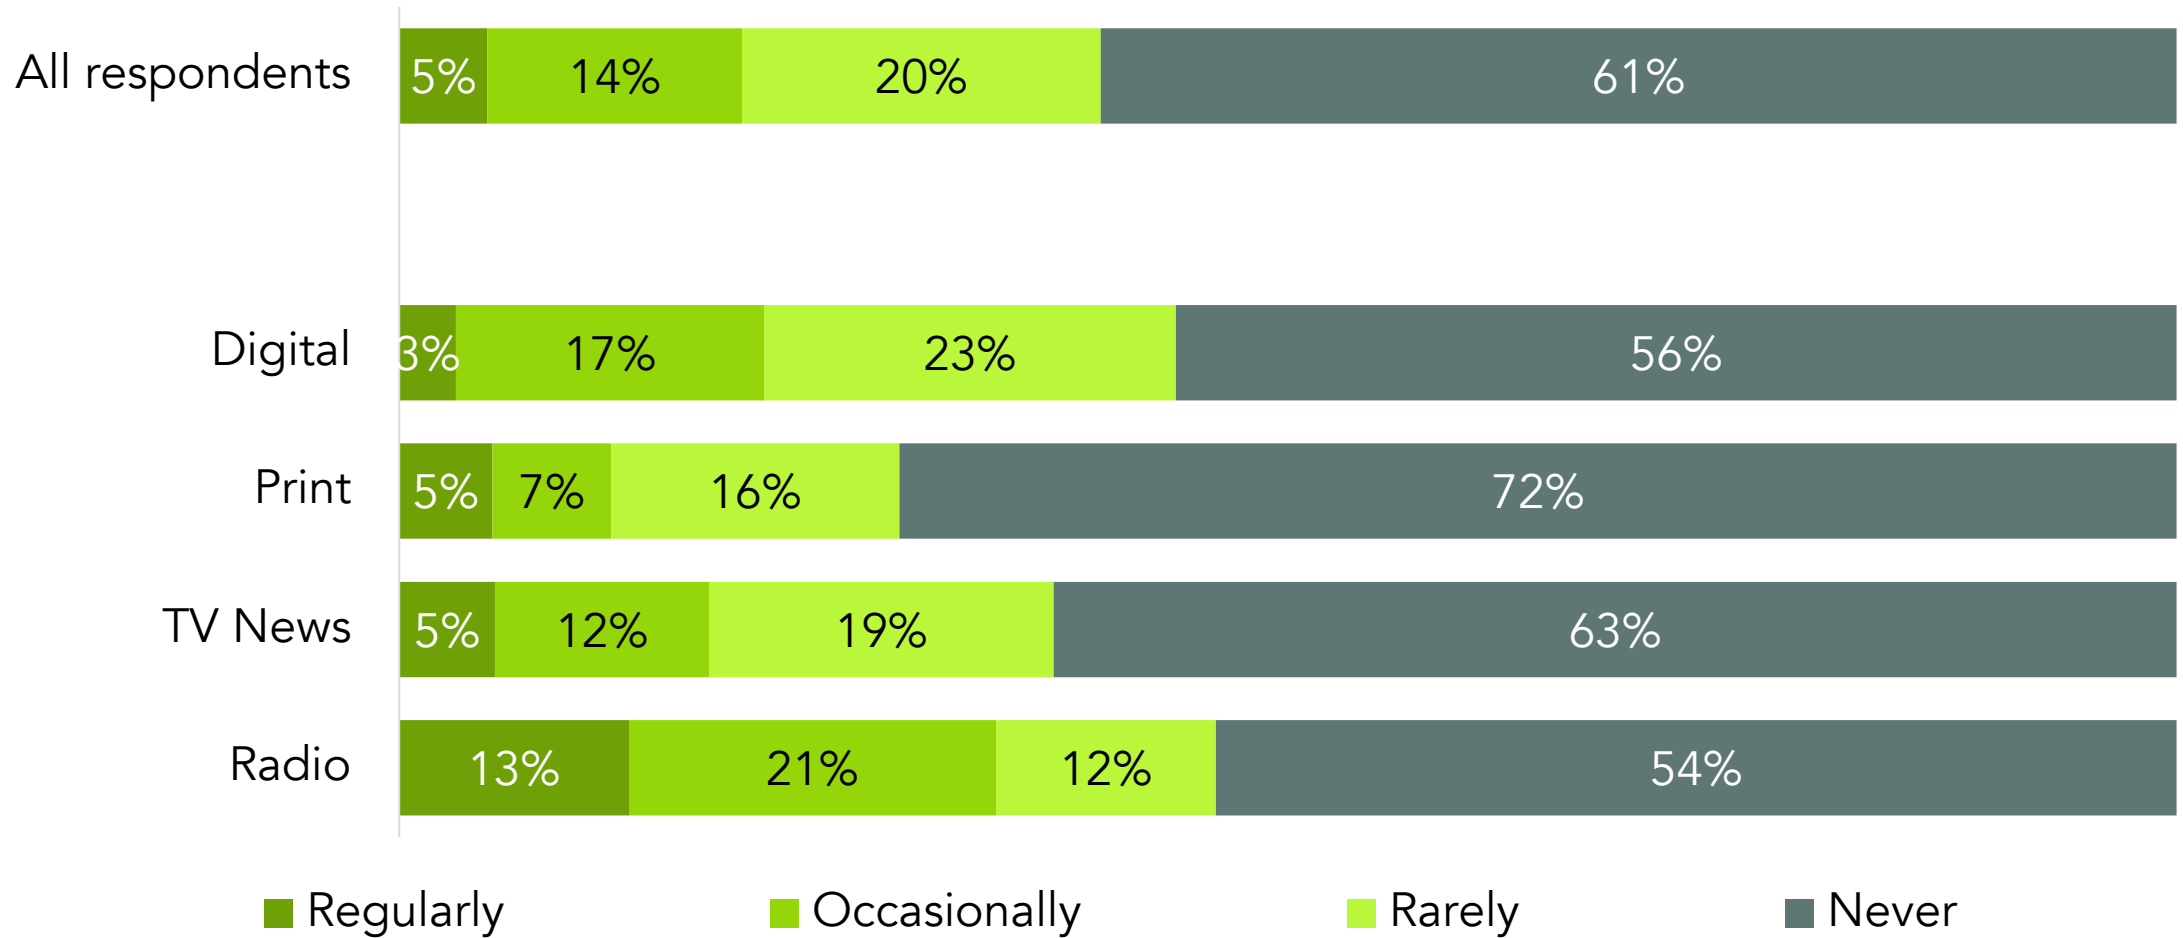

LISTENING TO CAMPUS OR COMMUNITY RADIO

BY CHILDREN UNDER 18 YEARS OF AGE AT HOME

How often do you listen to campus or community radio stations?

LISTENING TO CAMPUS OR COMMUNITY RADIO

BY NEWS CONSUMPTION - WORLD AFFAIRS