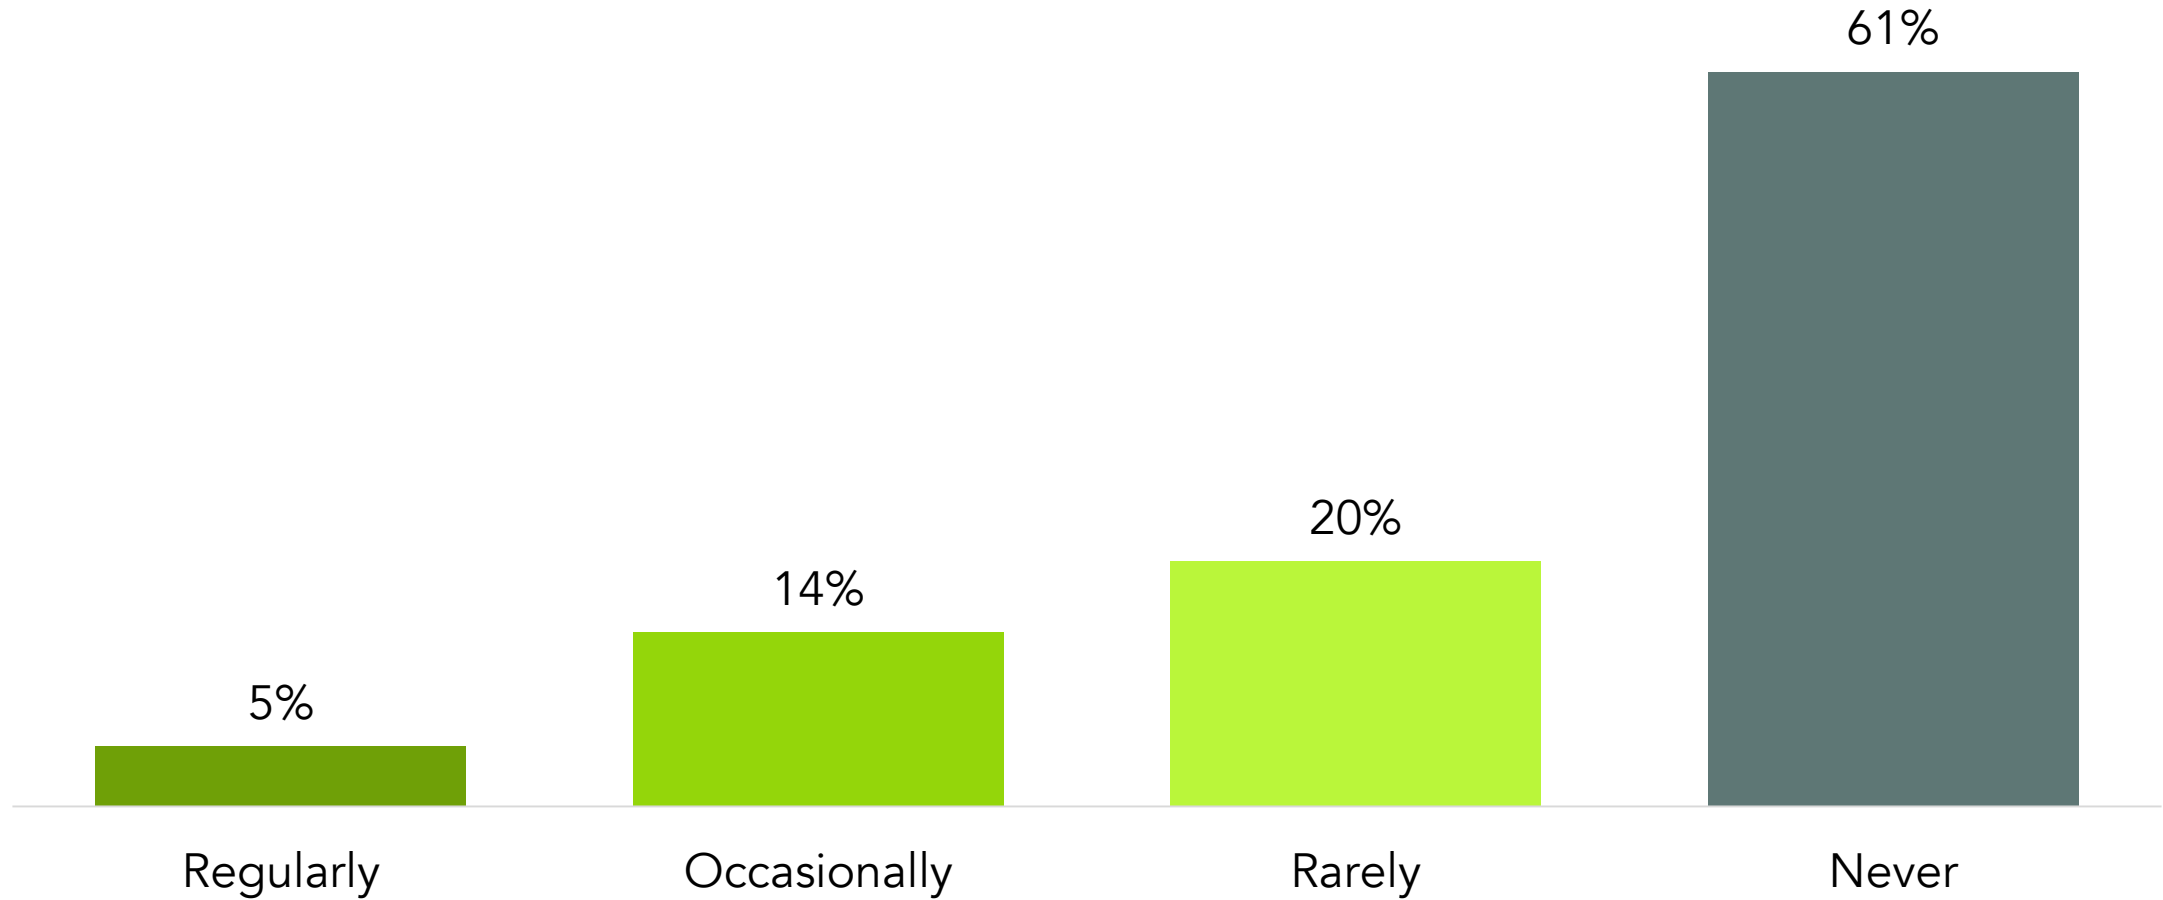

Sample Size

2,000, Canadian adults, aged 18+

Field dates

August 4th to 7th, 2017

ABACUS DATA

LISTENING TO CAMPUS OR COMMUNITY RADIO

ALL RESPONDENTS

How often do you listen to campus or community radio stations?