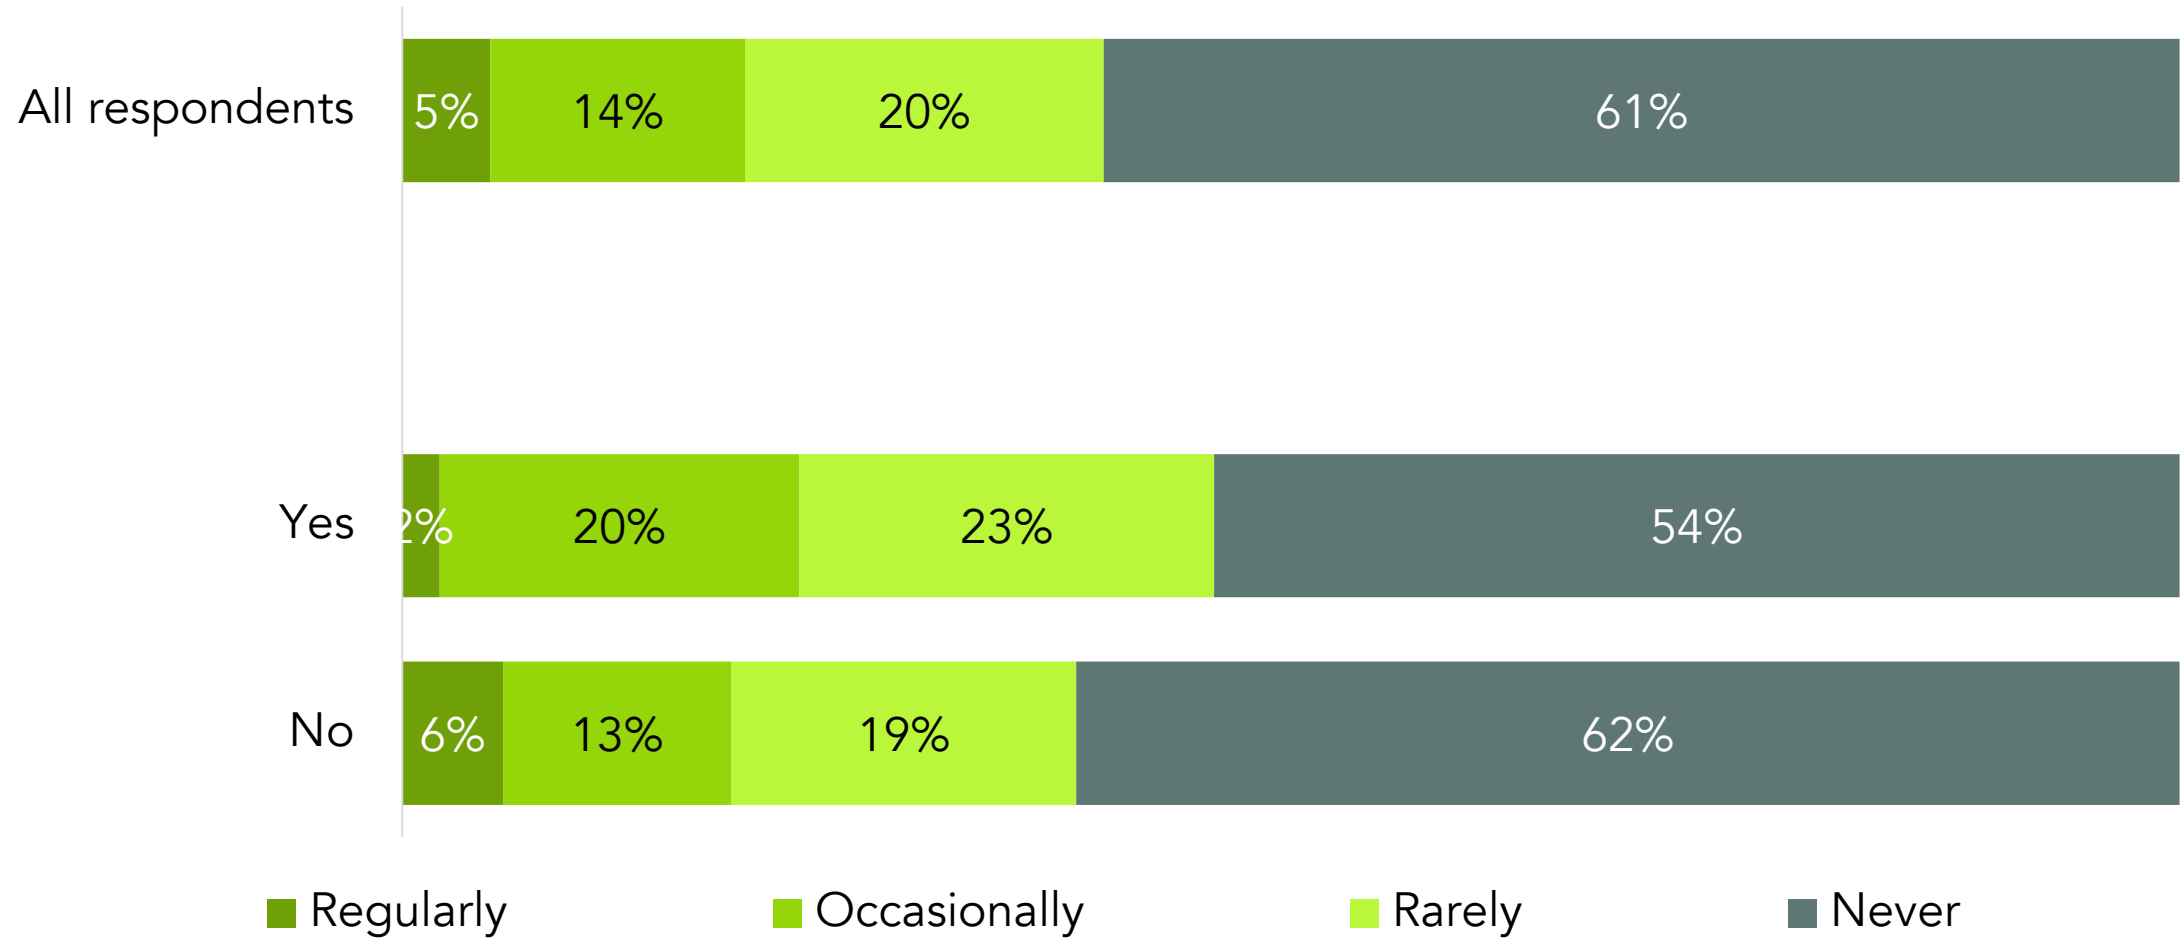

LISTENING TO CAMPUS OR COMMUNITY RADIO

BY CURRENT FEDERAL VOTE

How often do you listen to campus or community radio stations?

ABACUS DATA

LISTENING TO CAMPUS OR COMMUNITY RADIO

BY VISIBLE MINORITY

How often do you listen to campus or community radio stations?