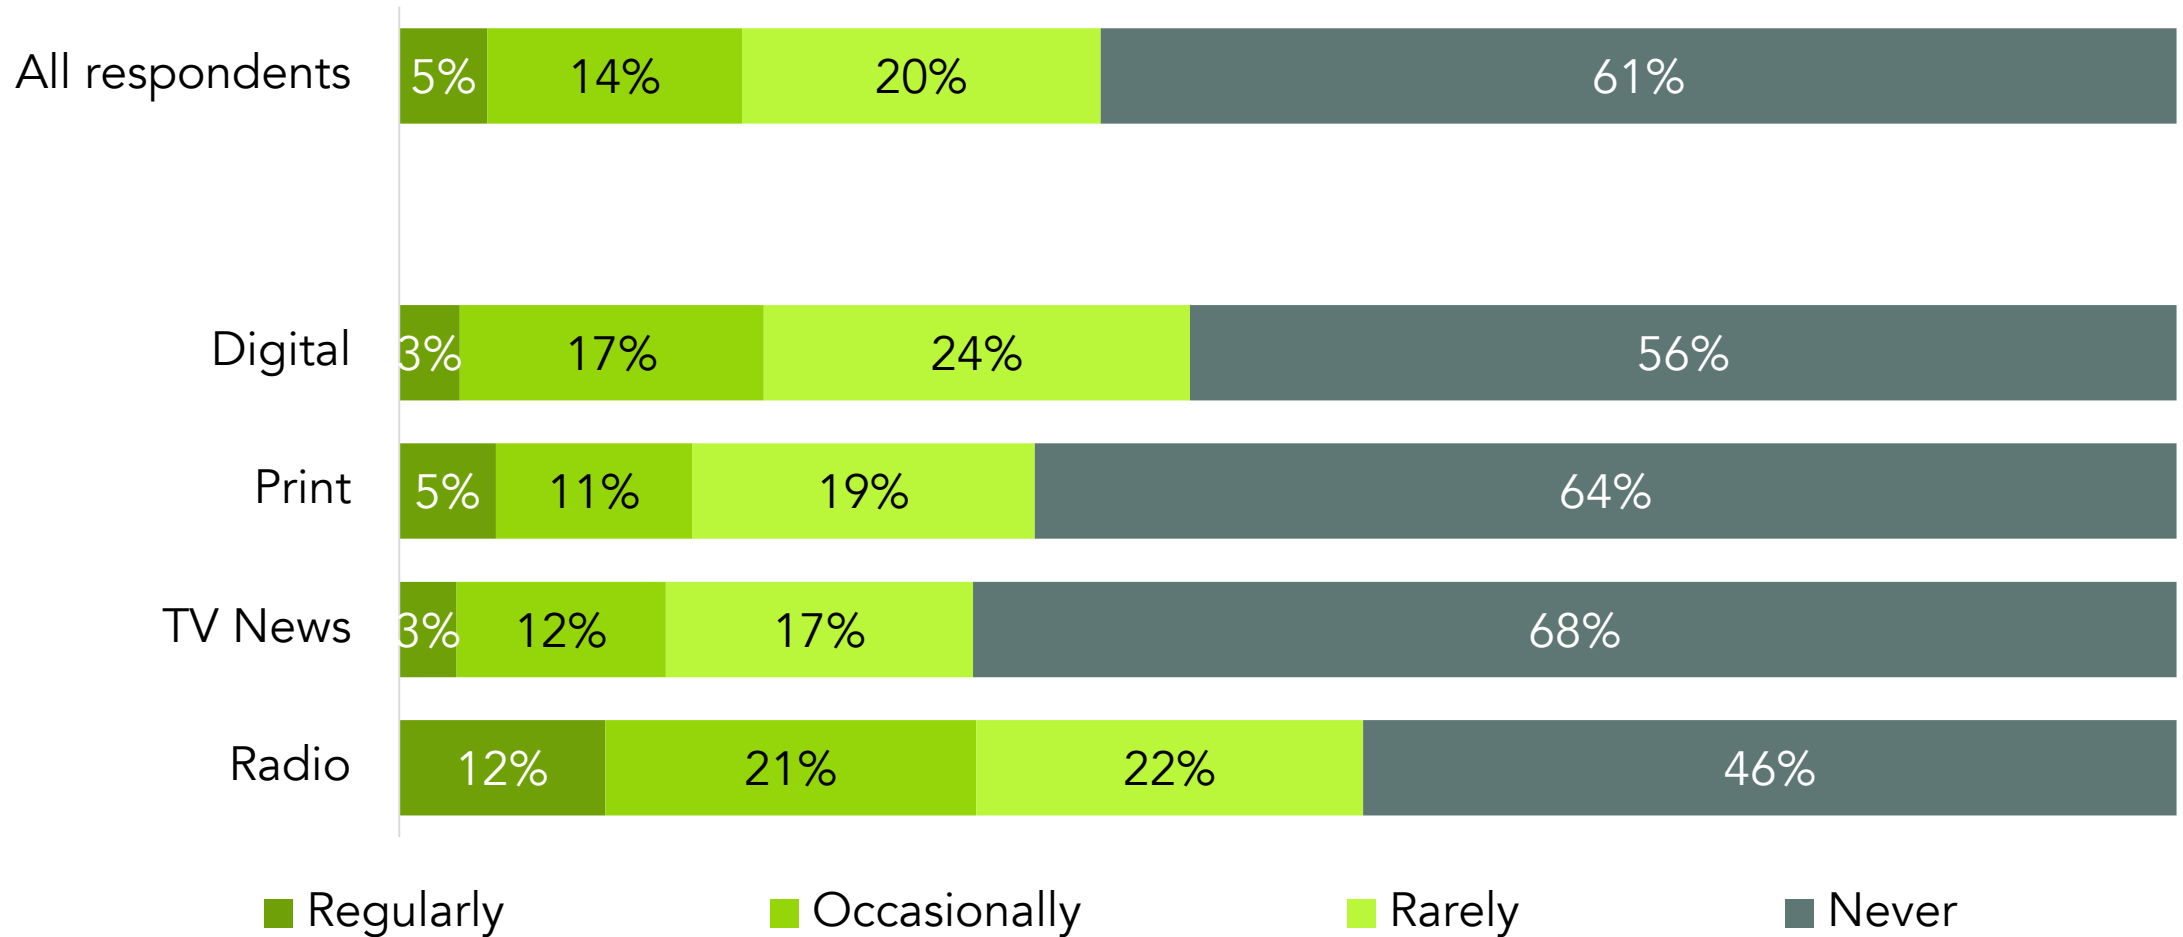

LISTENING TO CAMPUS OR COMMUNITY RADIO

BY NEWS CONSUMPTION - LOCAL NEWS

How often do you listen to campus or community radio stations?